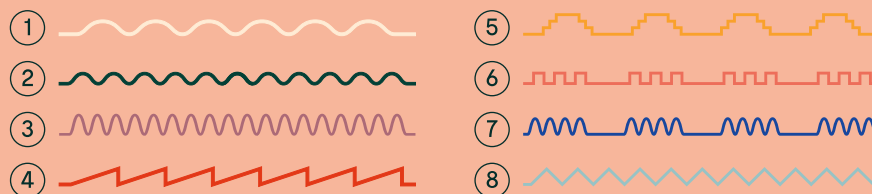

If you've used pleasure products before:

We like to think of Deem as small but mighty, which means that you can amp up the vibrations and experiment with the patterns to find something familiar or entirely new and exciting for you.

Using Your Deem

Please fully charge your Deem before use.

There is one button on your Deem, which is used both for power and for alternating between vibrating intensities.

Hold down for a few seconds to turn on and off.

Press to change between these 8 vibrating speeds and intensities.

Deem is a clitoral vibrator and is not intended to be used for insertion.

Charging Your Deem

Your Deem charger is a simple USB charger. To charge, insert the port at the base of your vibrator. When it's charging, the charging light will turn on.